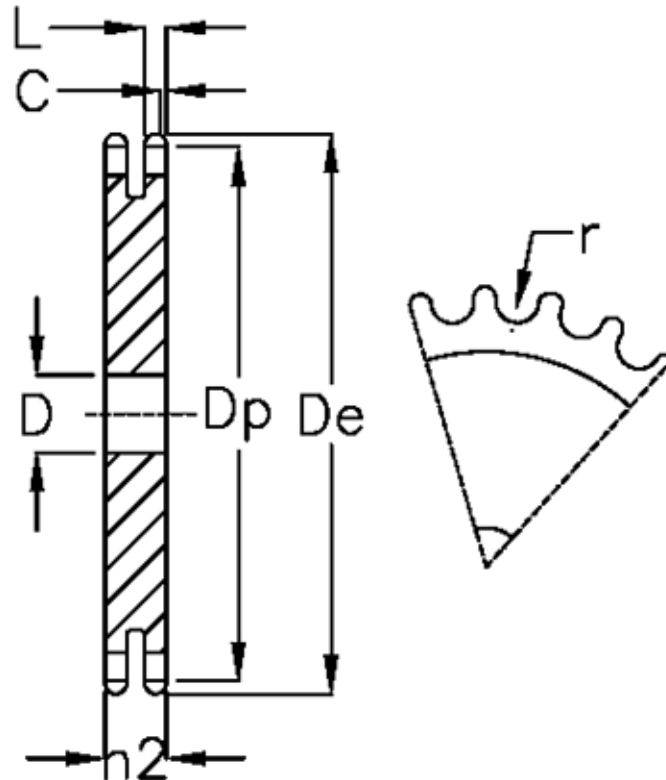

Article number: 616022011057

Description: Plate wheel 28 B-2 Z=57 duplex

## Measures

C	= 5	Number of teeth = 57
D	= 40	r = 27.94
De	= 825	
Dp	= 806.9	
For chain size	= 1 3/4 x 1 1/4	
For chain type	= 28 B-2	
h2	= 88.4	
L	= 28.8	